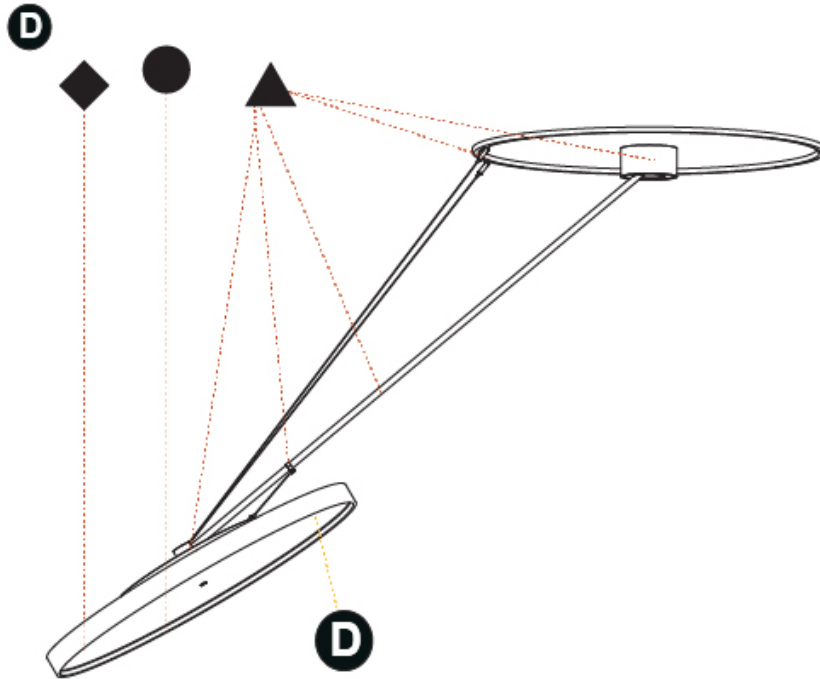

SIGN DIVA DANCER SUSPENSION

A30875-

PROJECT	_____
TYPE	_____
SPECIFIER	_____
QUANTITY	_____
DATE	_____